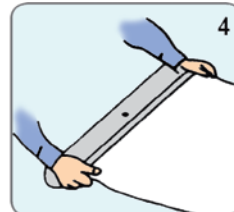

🇩🇰 Dobbeltsidet kvalitets roll-up til storformat print. Med en højde på 250 cm og bredde på 150 eller 240 cm er dette markedets absolut største roll-up. Topprofil med klemliste samt 3M tape på bundrulle, gør at det er let at montere banneret. Leveres i sort taske. Leveres uden banner. Ikke egnet til montering af spot.

DELIVERED WITH CARRYBAG

Mounting on bottom role

1 Take the protective film of the adhesive tape. Place the graphic evenly on the leading paper. Use the line as a guideline.

2 Put adhesive tape on the back of the graphic and on the leading paper, in order to secure the graphic to the leading paper.

3 Hold the graphic and the roll-up body with one hand tight. Take out the pin at the side while you still hold the graphic, to avoid that graphic suddenly roll into the body too fast.

4 Make the graphic scroll slowly into the roll-up body by hand.