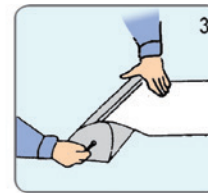

Not visible part top

4-5 cm for standard profile

3 cm for new profile

Total Banner height

284 cm

Not visible part bottom

29-30 cm

Mounting on bottom role

1 Take the protective film of the adhesive tape. Place the graphic evenly on the leading paper. Use the line as a guideline.

2 Put adhesive tape on the back of the graphic and on the leading paper, in order to secure the graphic to the leading paper.