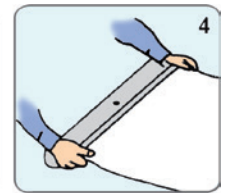

4 Make the graphic scroll slowly into the roll-up body by hand.