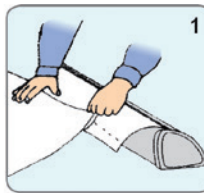

Not visible part top

4-5 cm for standard profile

3 cm for new profile

Total Banner height

284 cm

Not visible part bottom

29-30 cm

Mounting on bottom role

1 Take the protective film of the adhesive tape. Place the graphic evenly on the leading paper. Use the line as a guideline.

2 Put adhesive tape on the back of the graphic and on the leading paper, in order to secure the graphic to the leading paper.