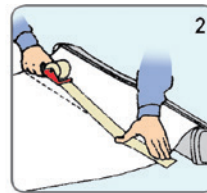

Not visible part top

4-5 cm for standard profile

3 cm for new profile

Total Banner height

284 cm

Not visible part bottom

29-30 cm

Mounting on bottom role

1 Take the protective film of the adhesive tape. Place the graphic evenly on the leading paper. Use the line as a guideline.

2 Put adhesive tape on the back of the graphic and on the leading paper, in order to secure the graphic to the leading paper.